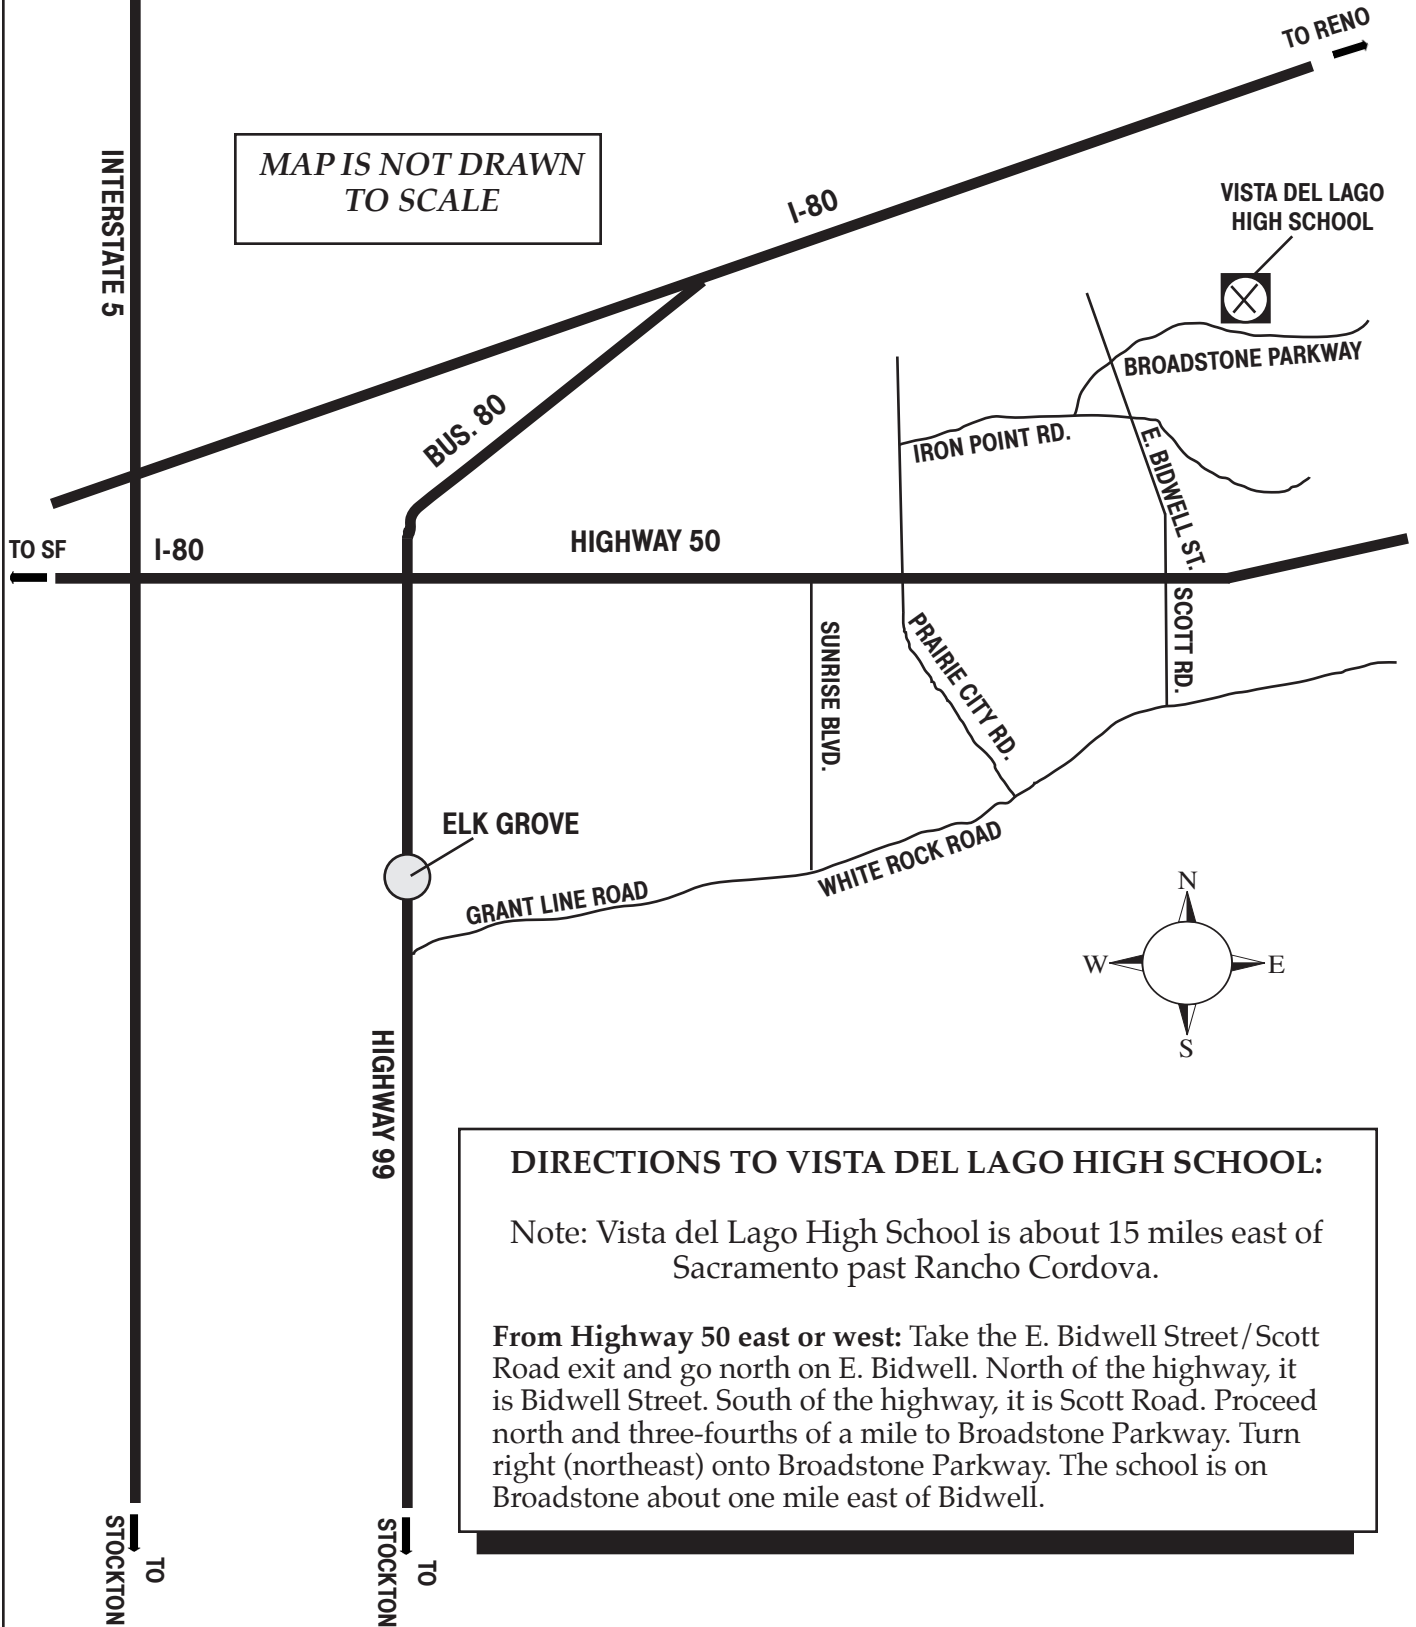

# VISTA DEL LAGO HIGH SCHOOL

1970 Broadstone Parkway  
Folsom

MAP IS NOT DRAWN  
TO SCALE

## DIRECTIONS TO VISTA DEL LAGO HIGH SCHOOL:

Note: Vista del Lago High School is about 15 miles east of Sacramento past Rancho Cordova.

**From Highway 50 east or west:** Take the E. Bidwell Street/Scott Road exit and go north on E. Bidwell. North of the highway, it is Bidwell Street. South of the highway, it is Scott Road. Proceed north and three-fourths of a mile to Broadstone Parkway. Turn right (northeast) onto Broadstone Parkway. The school is on Broadstone about one mile east of Bidwell.