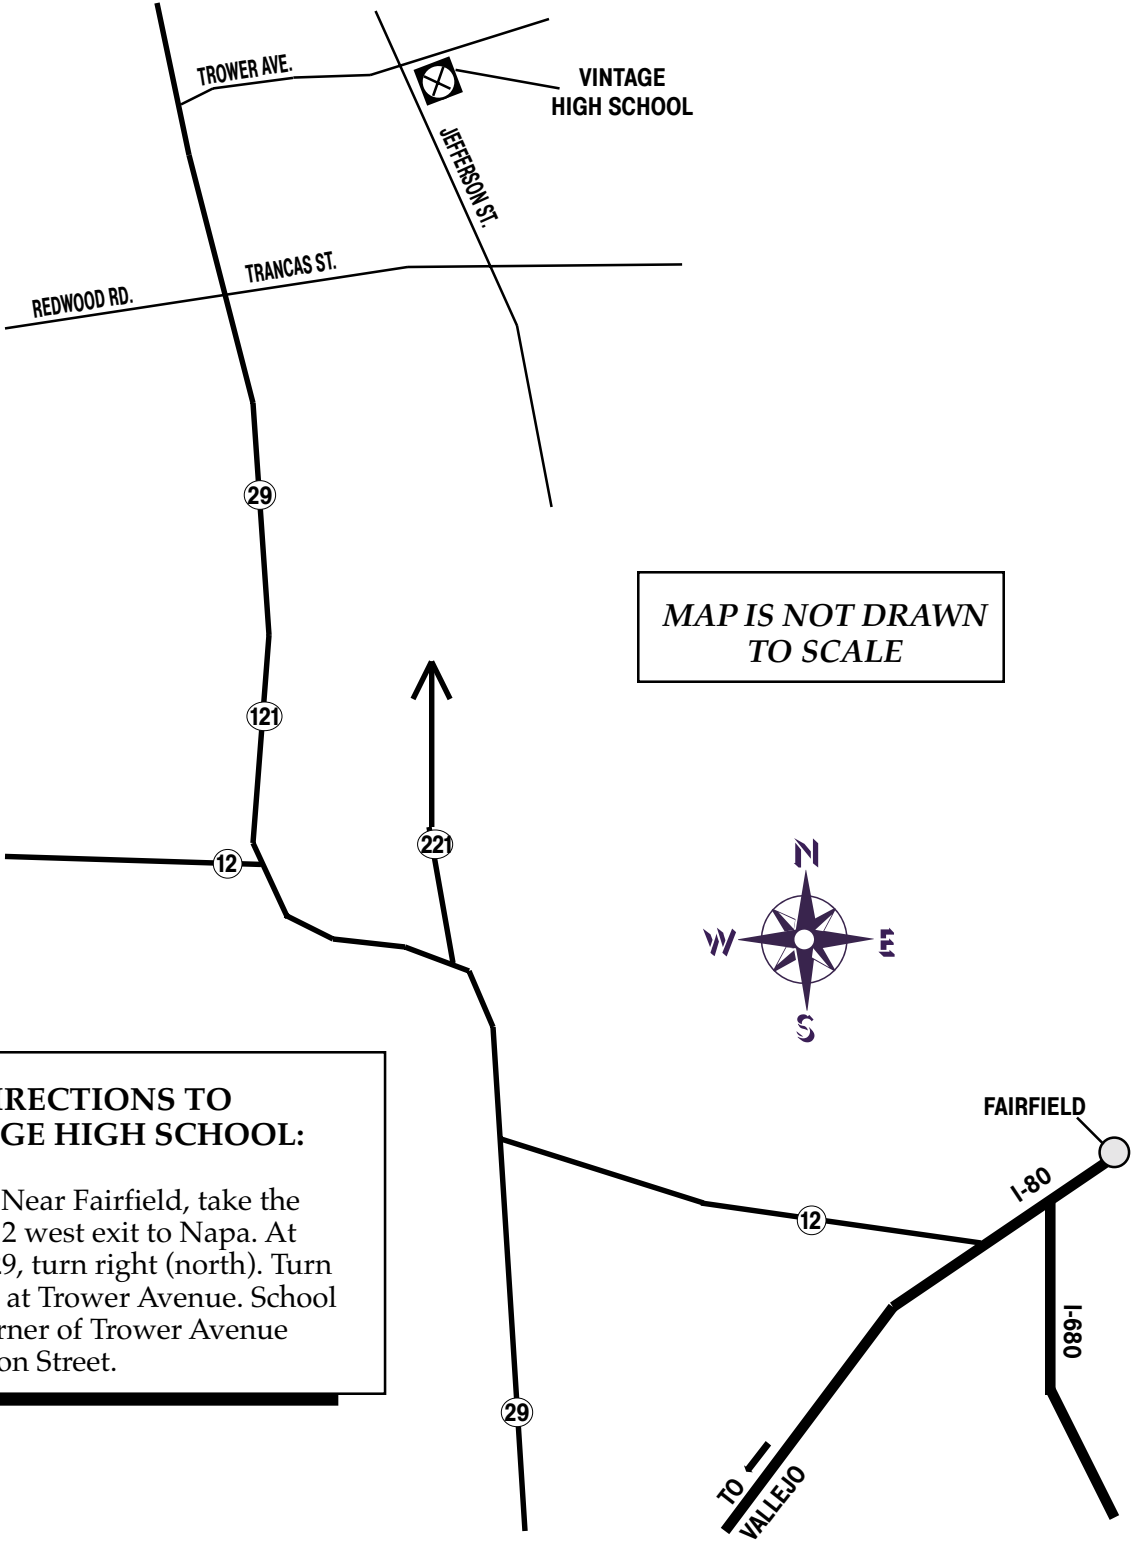

# VINTAGE HIGH SCHOOL

1375 Trower Avenue  
Napa

**DIRECTIONS TO VINTAGE HIGH SCHOOL:**

**From I-80:** Near Fairfield, take the Highway 12 west exit to Napa. At Highway 29, turn right (north). Turn right (east) at Trower Avenue. School is at the corner of Trower Avenue and Jefferson Street.