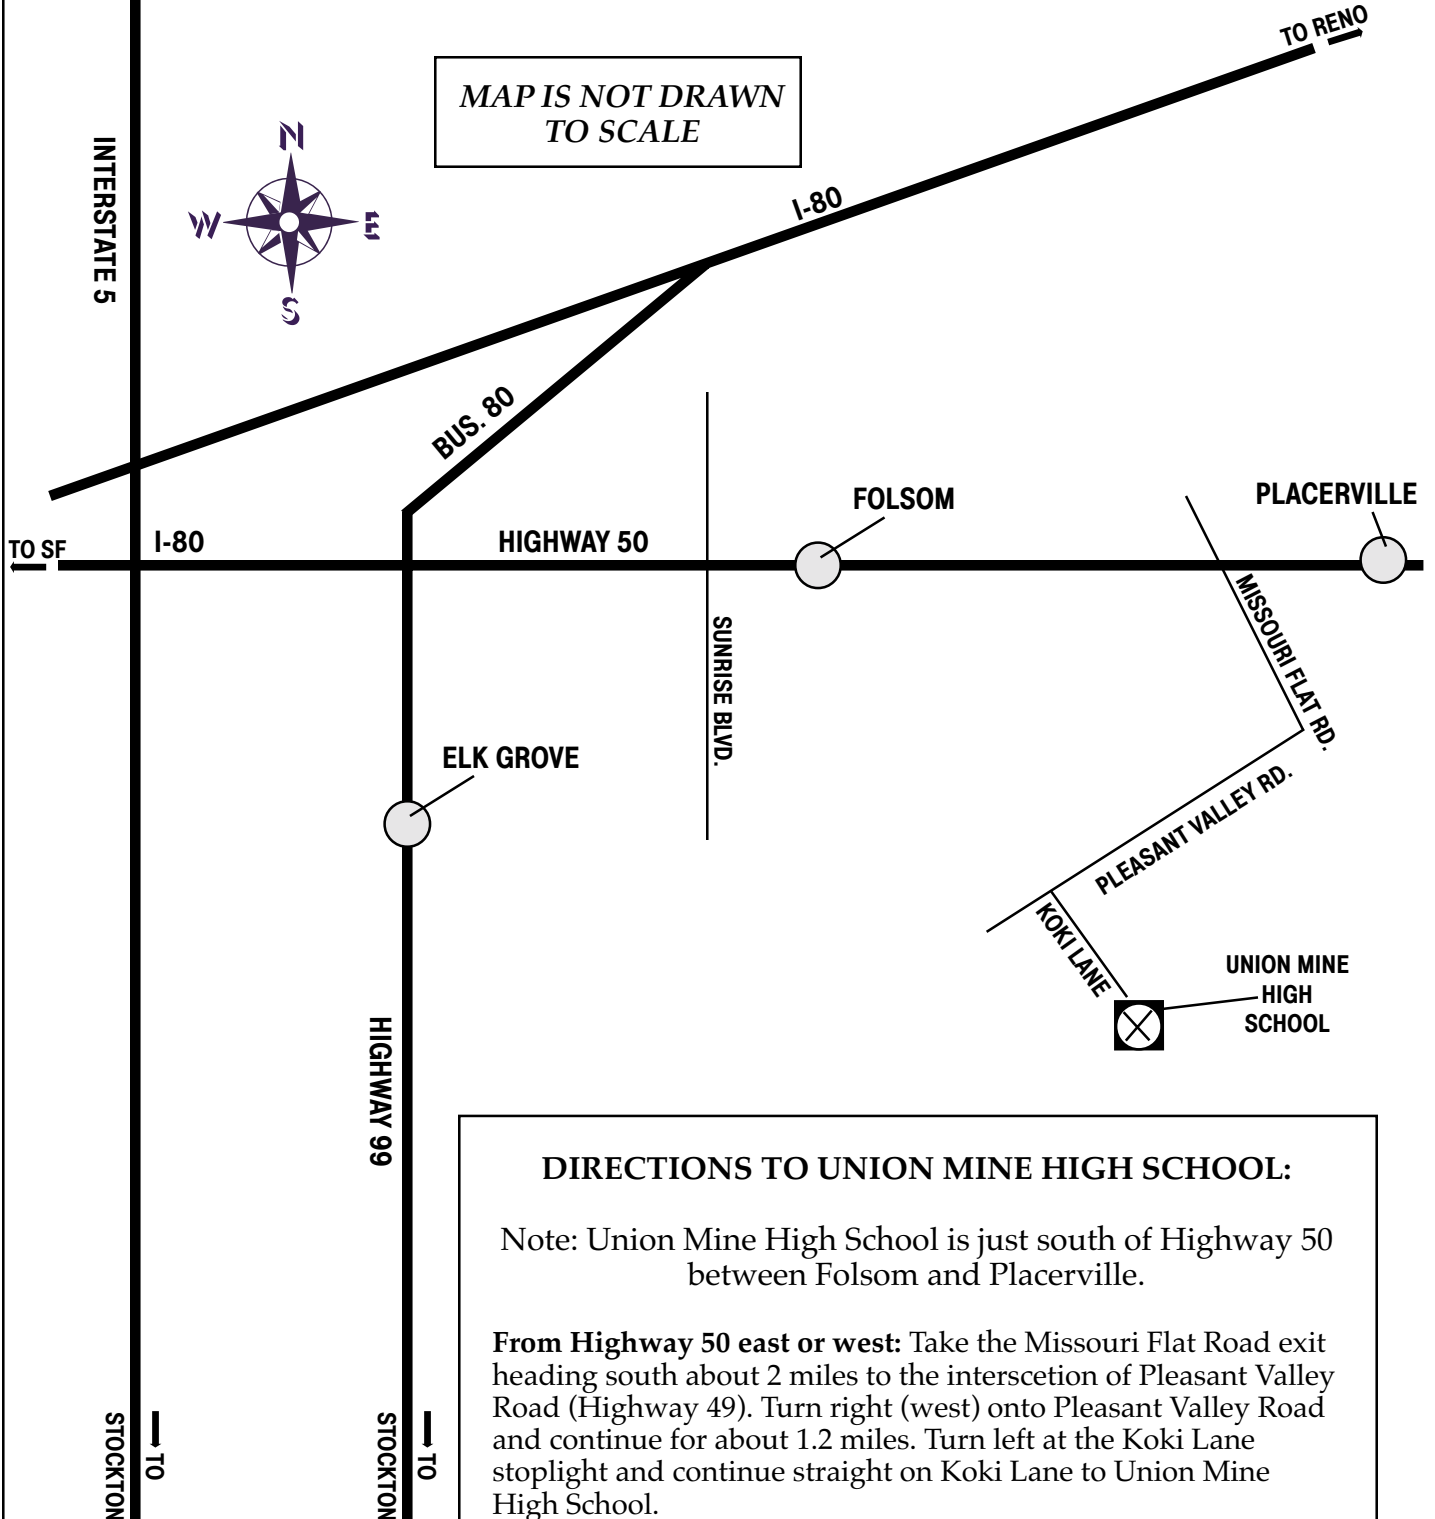

UNION MINE HIGH SCHOOL

6530 Koki Lane
El Dorado

MAP IS NOT DRAWN
TO SCALE

DIRECTIONS TO UNION MINE HIGH SCHOOL:

Note: Union Mine High School is just south of Highway 50 between Folsom and Placerville.

From Highway 50 east or west: Take the Missouri Flat Road exit heading south about 2 miles to the interscetion of Pleasant Valley Road (Highway 49). Turn right (west) onto Pleasant Valley Road and continue for about 1.2 miles. Turn left at the Koki Lane stoplight and continue straight on Koki Lane to Union Mine High School.