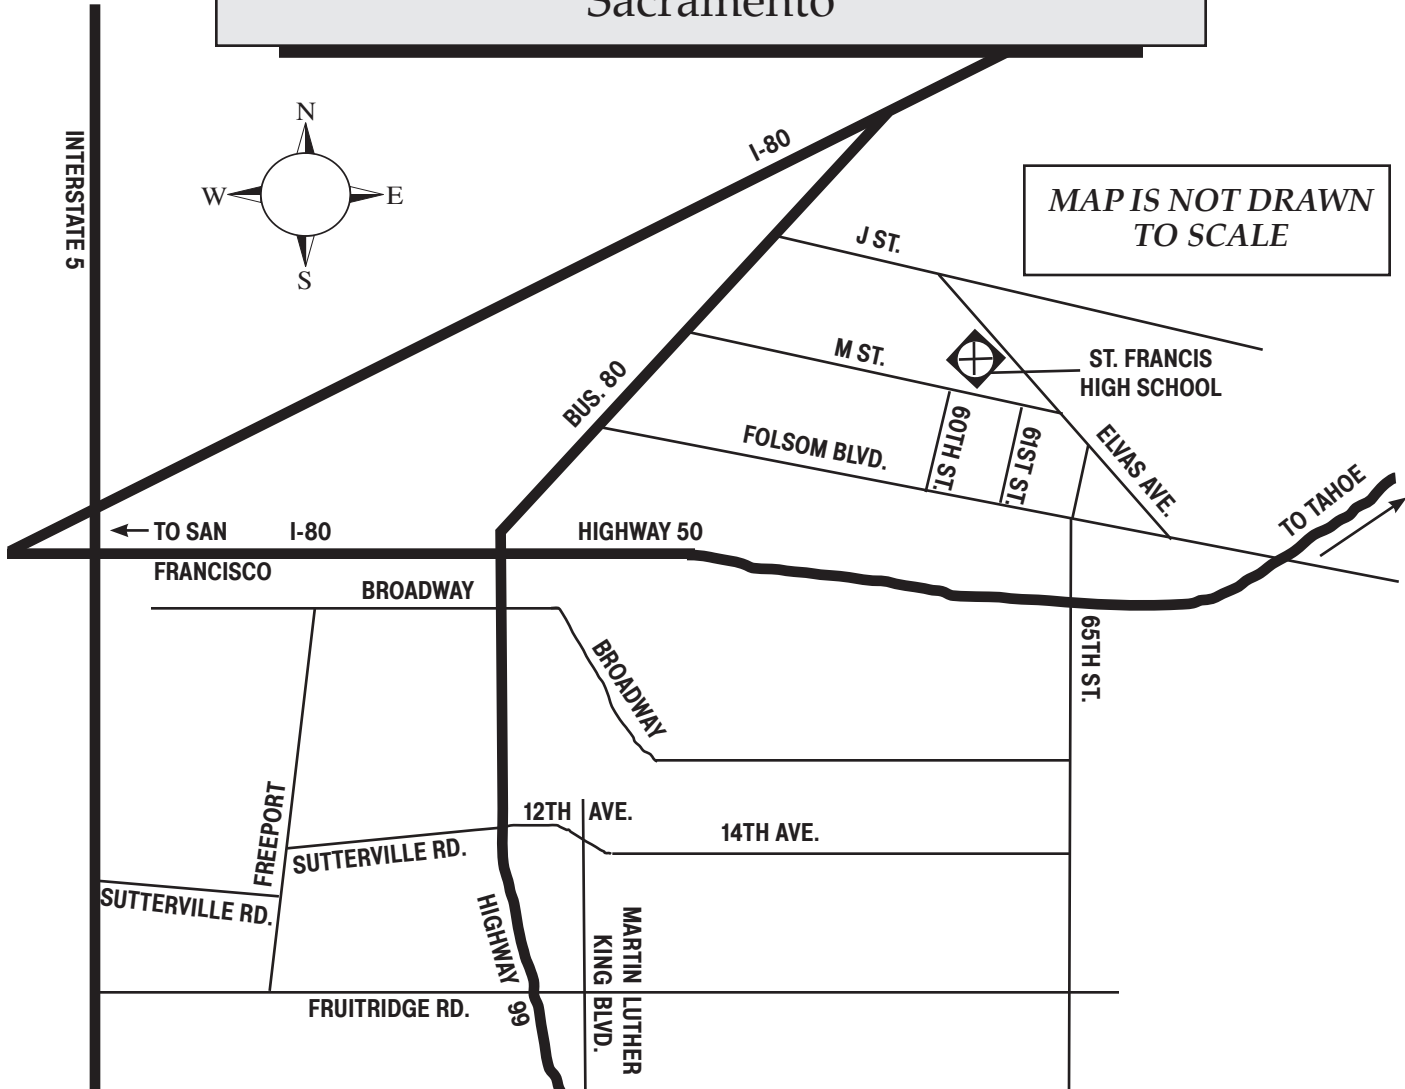

ST. FRANCIS HIGH SCHOOL

5900 Elvas Avenue
Sacramento

TO RENO

MAP IS NOT DRAWN
TO SCALE

DIRECTIONS TO ST. FRANCIS HIGH SCHOOL:

From the South on Highway 99: Take the Highway 50 junction (to Tahoe) and go east to 65th Street. Go north on 65th until it dead ends at Elvas Avenue. Turn left (north) on Elvas. The school is a couple blocks north on the west side of the street.

From I-5: Take I-80 toward the 50 junction (east to Tahoe). Take the 65th Street exit. Go north on 65th until it dead ends at Elvas Avenue. Turn left (north) on Elvas. The school is a couple blocks north on the west side of the street.

From the West (Davis) on I-80: Go east to Highway 50 (to Tahoe). Take the 65th Street exit. Go north on 65th until it dead ends at Elvas Avenue. Turn left (north) on Elvas. The school is a couple blocks north on the west side of the street.

From the North on I-80 or Bus. 80: Take Business 80 to J Street exit. Take J Street east to 58th Street. Turn right onto 58th, which immediately becomes Elvas Avenue. The school will be on your right (west side of the street).

From Highway 50: Take the 65th Street exit. Go north on 65th until it dead ends at Elvas Avenue. Turn left (north) on Elvas. The school is a couple blocks north on the west side of the street.

INTERSTATE 5

← TO SAN FRANCISCO

BROADWAY

BROADWAY

HIGHWAY 50

SUTTERVILLE RD.

SUTTERVILLE RD.

FRUITRIDGE RD.

HIGHWAY 99

12TH AVE.

14TH AVE.

MARTIN LUTHER KING BLVD.

I-80

BUS. 80

J ST.

M ST.

FOLSOM BLVD.

60TH ST.

61ST ST.

65TH ST.

ELVAS AVE.

ST. FRANCIS HIGH SCHOOL

TO TAHOE

TO STOCKTON