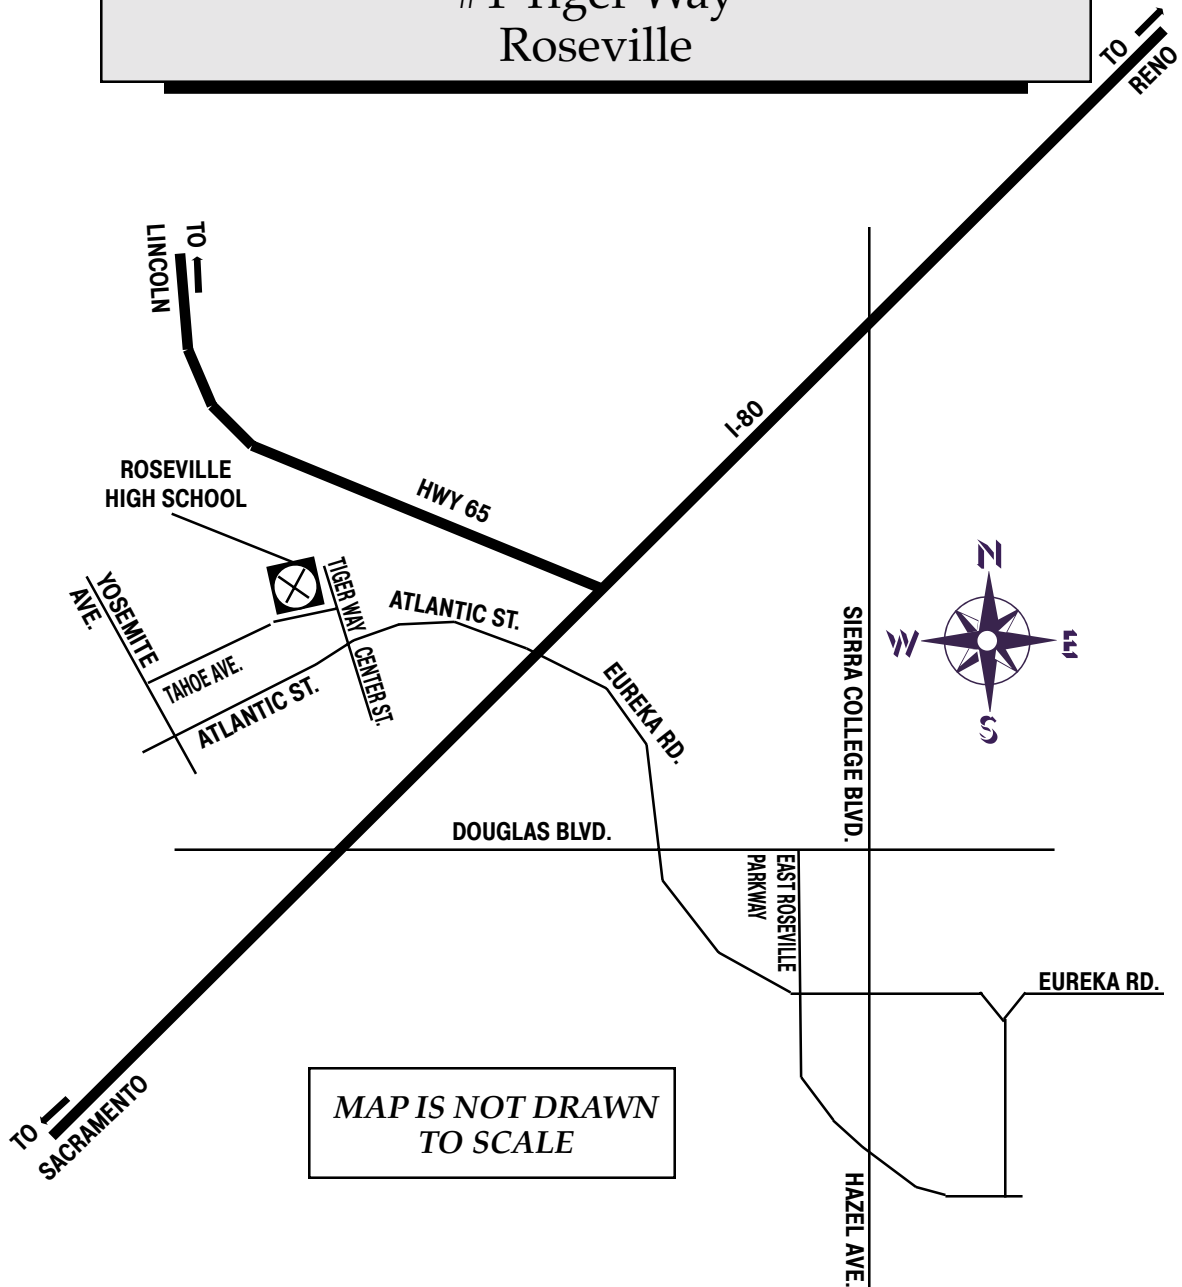

ROSEVILLE HIGH SCHOOL

#1 Tiger Way
Roseville

DIRECTIONS TO ROSEVILLE HIGH SCHOOL:

From I-80: Take the Atlantic Street/Eureka Road exit. Go west over the freeway (Atlantic St.) to Tiger Way. Turn right (north) on Tiger Way.

From Highway 50 (east of Sacramento): Take Hazel Avenue north (Hazel becomes Sierra College Boulevard toward I-80). At Douglas Boulevard, turn left (west). At Eureka Road, turn right (north). Continue over I-80 (Eureka becomes Atlantic Street on the west side of I-80). Turn right (north) on Tiger Way.

From I-5: Going north or south, take the I-80 junction (near Arco Arena) to Reno. Take the Atlantic Street/Eureka Road exit. Go west over the freeway (Atlantic St.) to Tiger Way. Turn right (north) on Tiger Way.