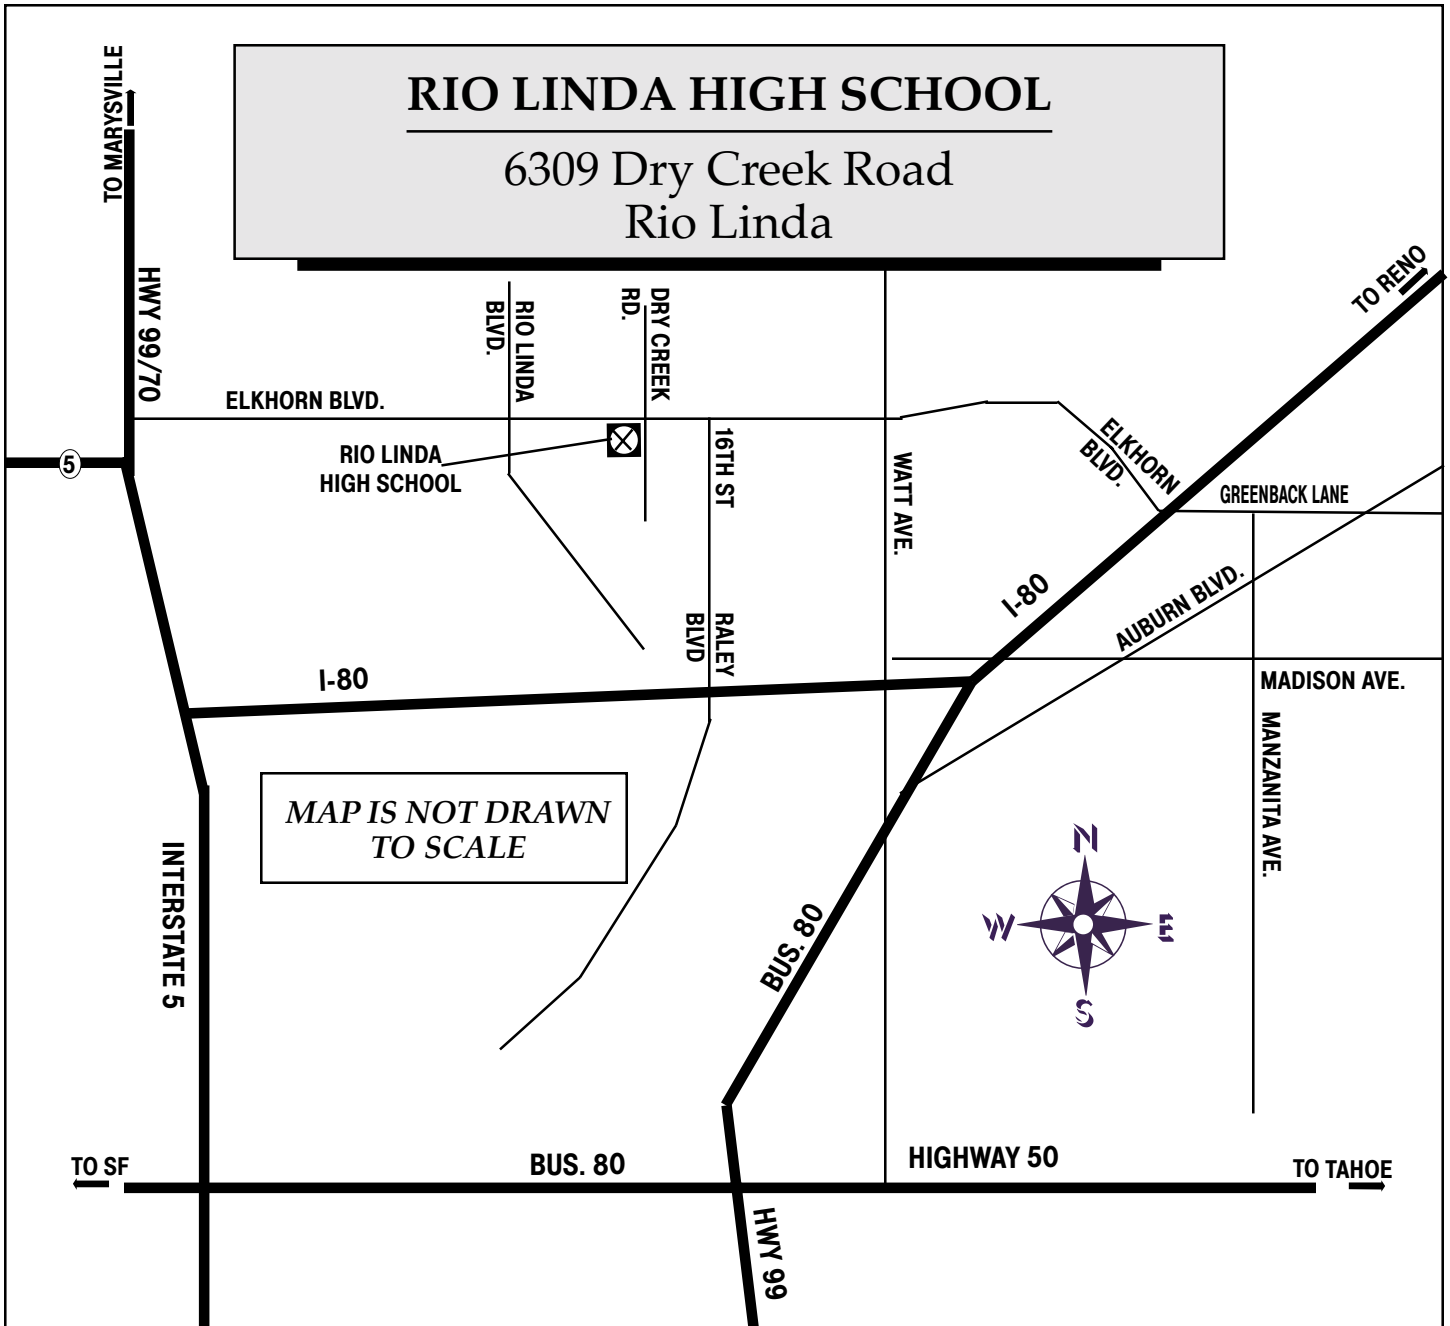

# RIO LINDA HIGH SCHOOL

6309 Dry Creek Road  
Rio Linda

## DIRECTIONS TO RIO LINDA HIGH SCHOOL:

**From I-80:** Take Elkhorn Blvd exit and go west until you reach the school at the corner of Elkhorn and Dry Creek Road.

**From I-5:** Go north to Highway 99/70 exit. Proceed north and exit at Elkhorn Blvd. Go east to the school. School is at the corner of Elkhorn and Dry Creek Road.

**From Highway 99:** Two options.

1 -- Go north to Bus. 80 and take Watt Avenue north to Elkhorn Blvd. At Elkhorn, turn left (west). School is at the corner of Elkhorn and Dry Creek Road.

2 -- Take the I-80 to SF junction and then I-5 to Redding. Take the Highway 99/70 exit and go north to Elkhorn Blvd. Go east to the school. School is at the corner of Elkhorn and Dry Creek Road.

**From Highway 50:** Take Watt Avenue exit and go north past I-80 to Elkhorn Blvd. At Elkhorn, turn left (west). School is at the corner of Elkhorn and Dry Creek Road.

STOCKTON  
TO

STOCKTON  
TO