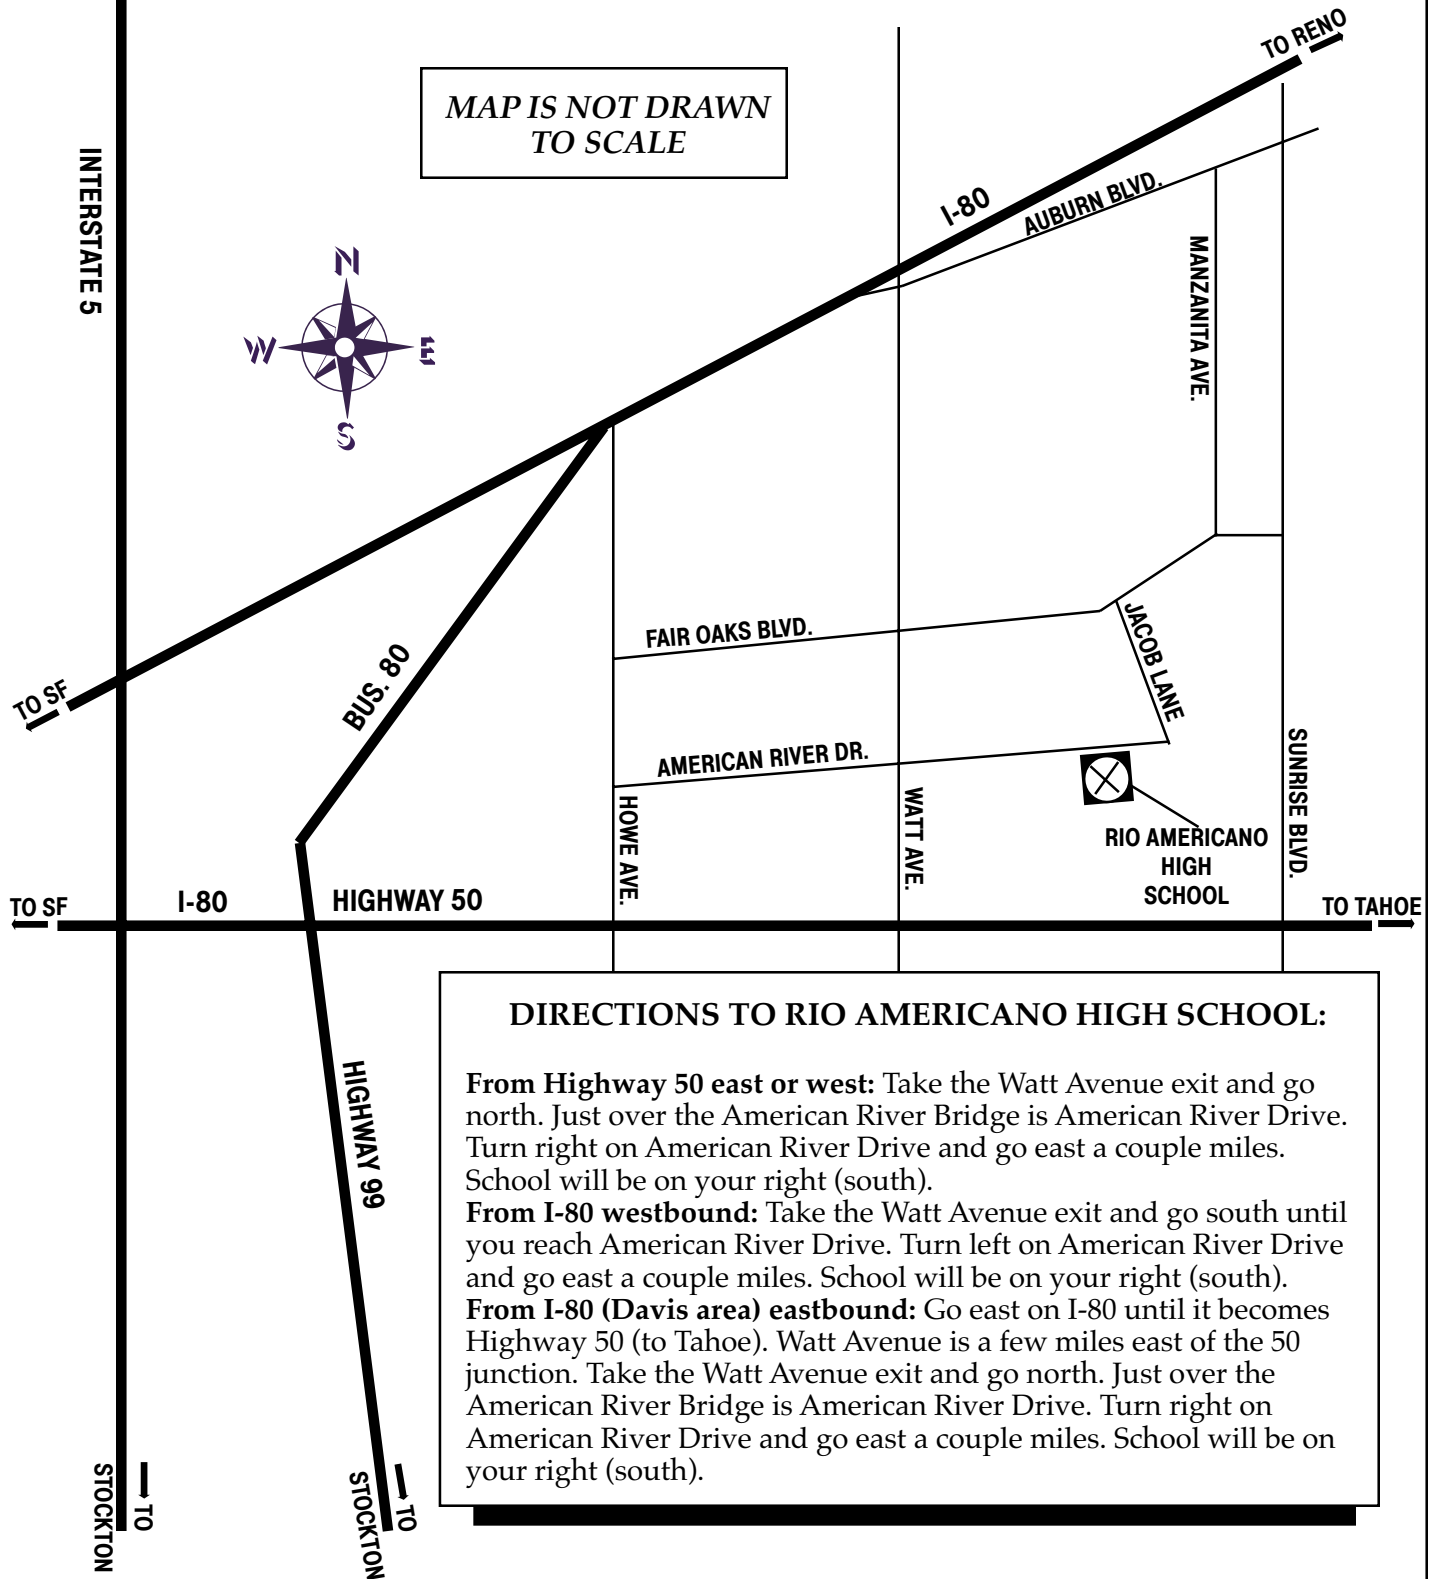

# RIO AMERICANO HIGH SCHOOL

4540 American River Drive  
Sacramento

MAP IS NOT DRAWN  
TO SCALE

## DIRECTIONS TO RIO AMERICANO HIGH SCHOOL:

**From Highway 50 east or west:** Take the Watt Avenue exit and go north. Just over the American River Bridge is American River Drive. Turn right on American River Drive and go east a couple miles. School will be on your right (south).

**From I-80 westbound:** Take the Watt Avenue exit and go south until you reach American River Drive. Turn left on American River Drive and go east a couple miles. School will be on your right (south).

**From I-80 (Davis area) eastbound:** Go east on I-80 until it becomes Highway 50 (to Tahoe). Watt Avenue is a few miles east of the 50 junction. Take the Watt Avenue exit and go north. Just over the American River Bridge is American River Drive. Turn right on American River Drive and go east a couple miles. School will be on your right (south).