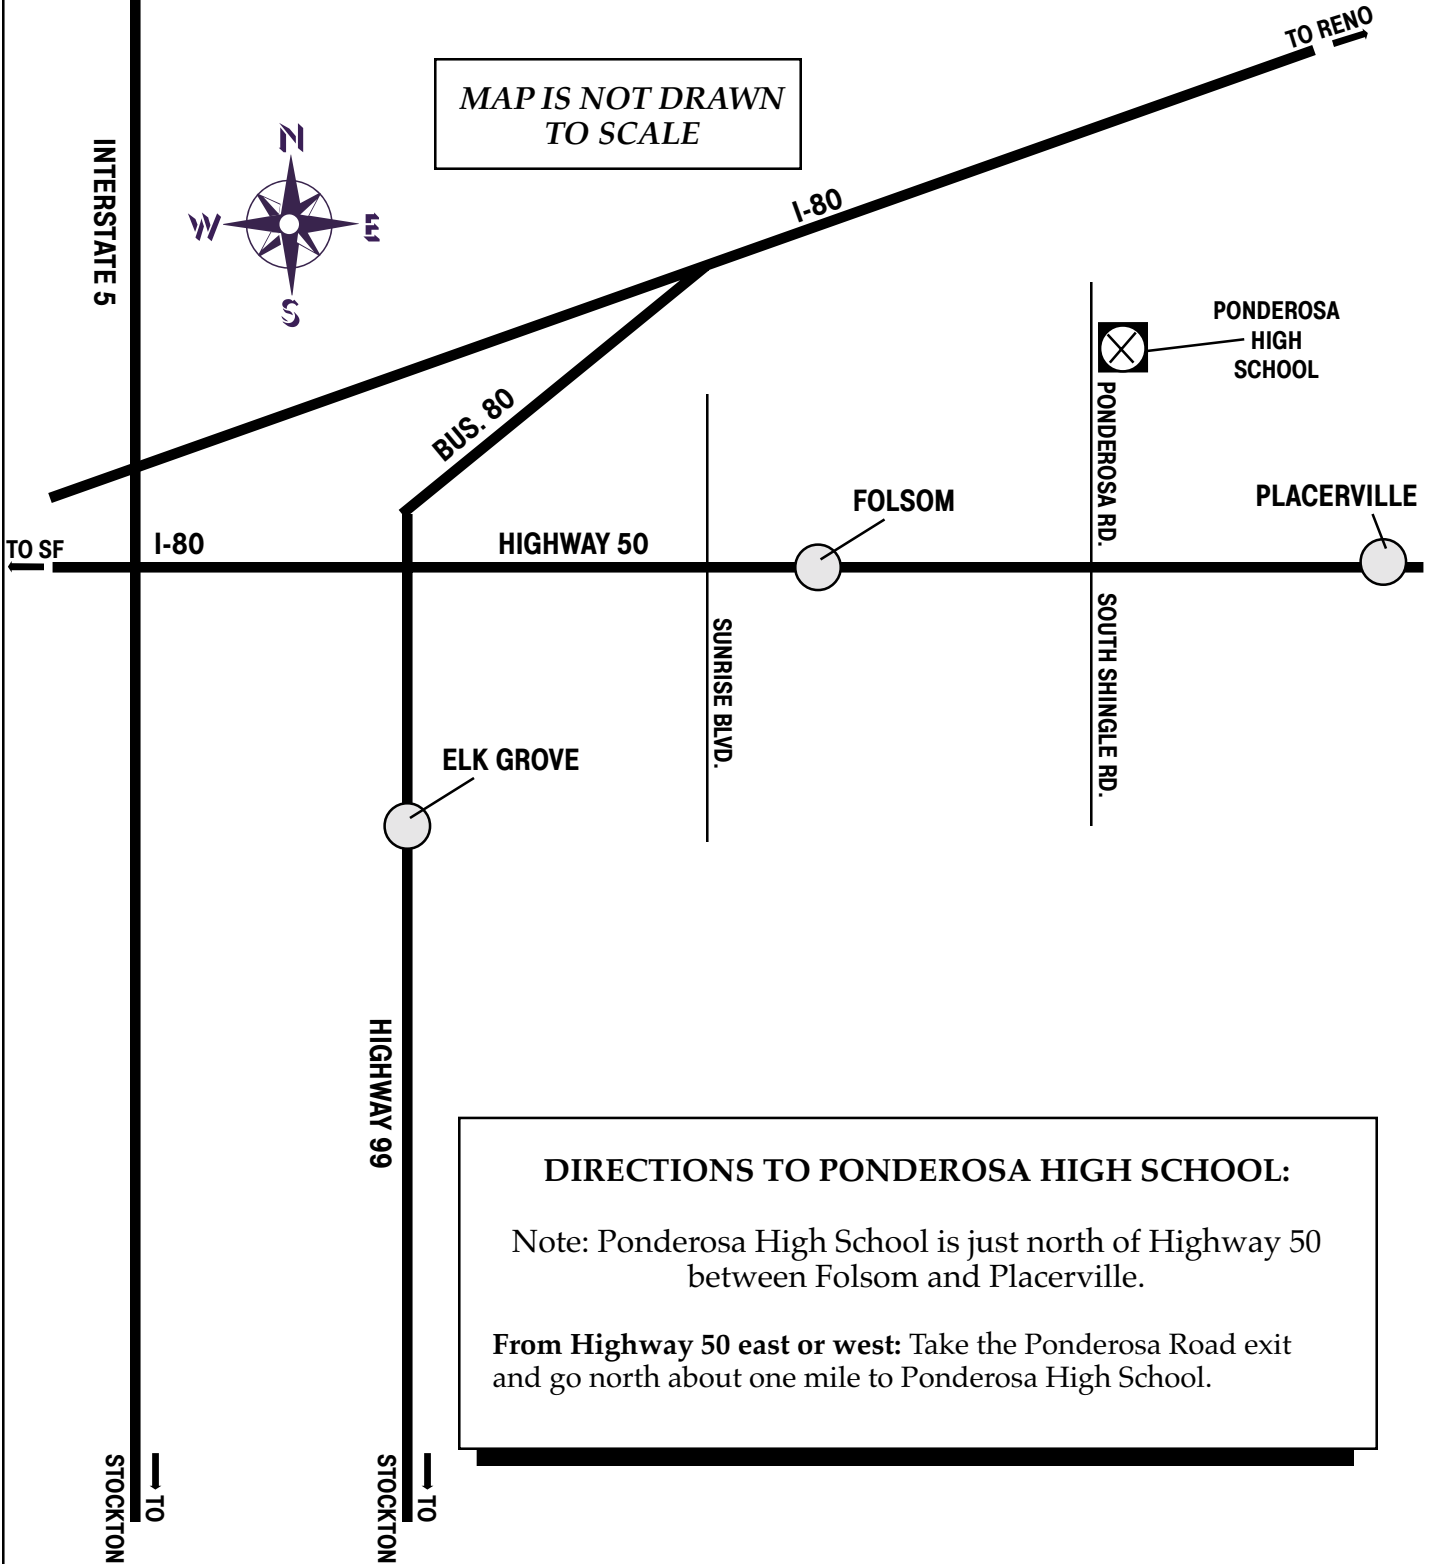

# PONDEROSA HIGH SCHOOL

3661 Ponderosa Road  
Shingle Springs

MAP IS NOT DRAWN  
TO SCALE

## DIRECTIONS TO PONDEROSA HIGH SCHOOL:

Note: Ponderosa High School is just north of Highway 50 between Folsom and Placerville.

**From Highway 50 east or west:** Take the Ponderosa Road exit and go north about one mile to Ponderosa High School.