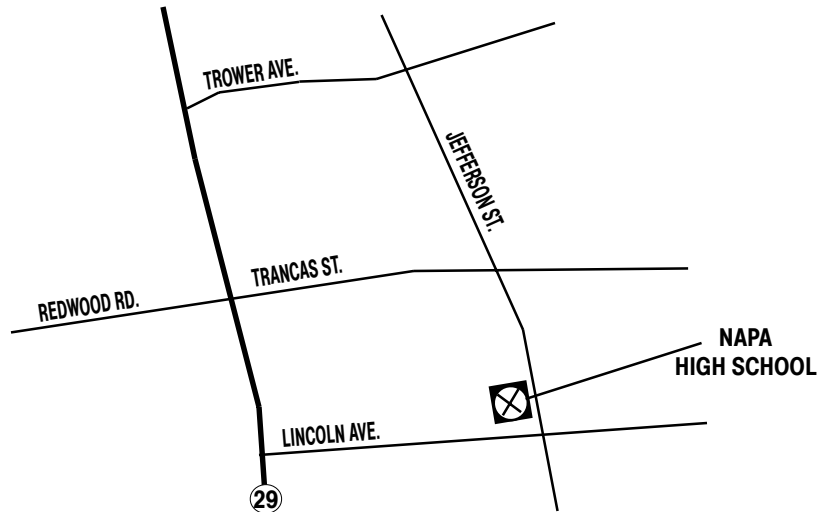

# NAPA HIGH SCHOOL

2475 Jefferson Street  
Napa

MAP IS NOT DRAWN  
TO SCALE

## DIRECTIONS TO NAPA HIGH SCHOOL:

**From I-80:** Near Fairfield, take the Highway 12 west exit to Napa. At Highway 29, turn right (north). Turn right (east) at Lincoln Avenue. At Jefferson Street, turn left (north). School is on the west side of Jefferson Street.

TO  
VALLEJO