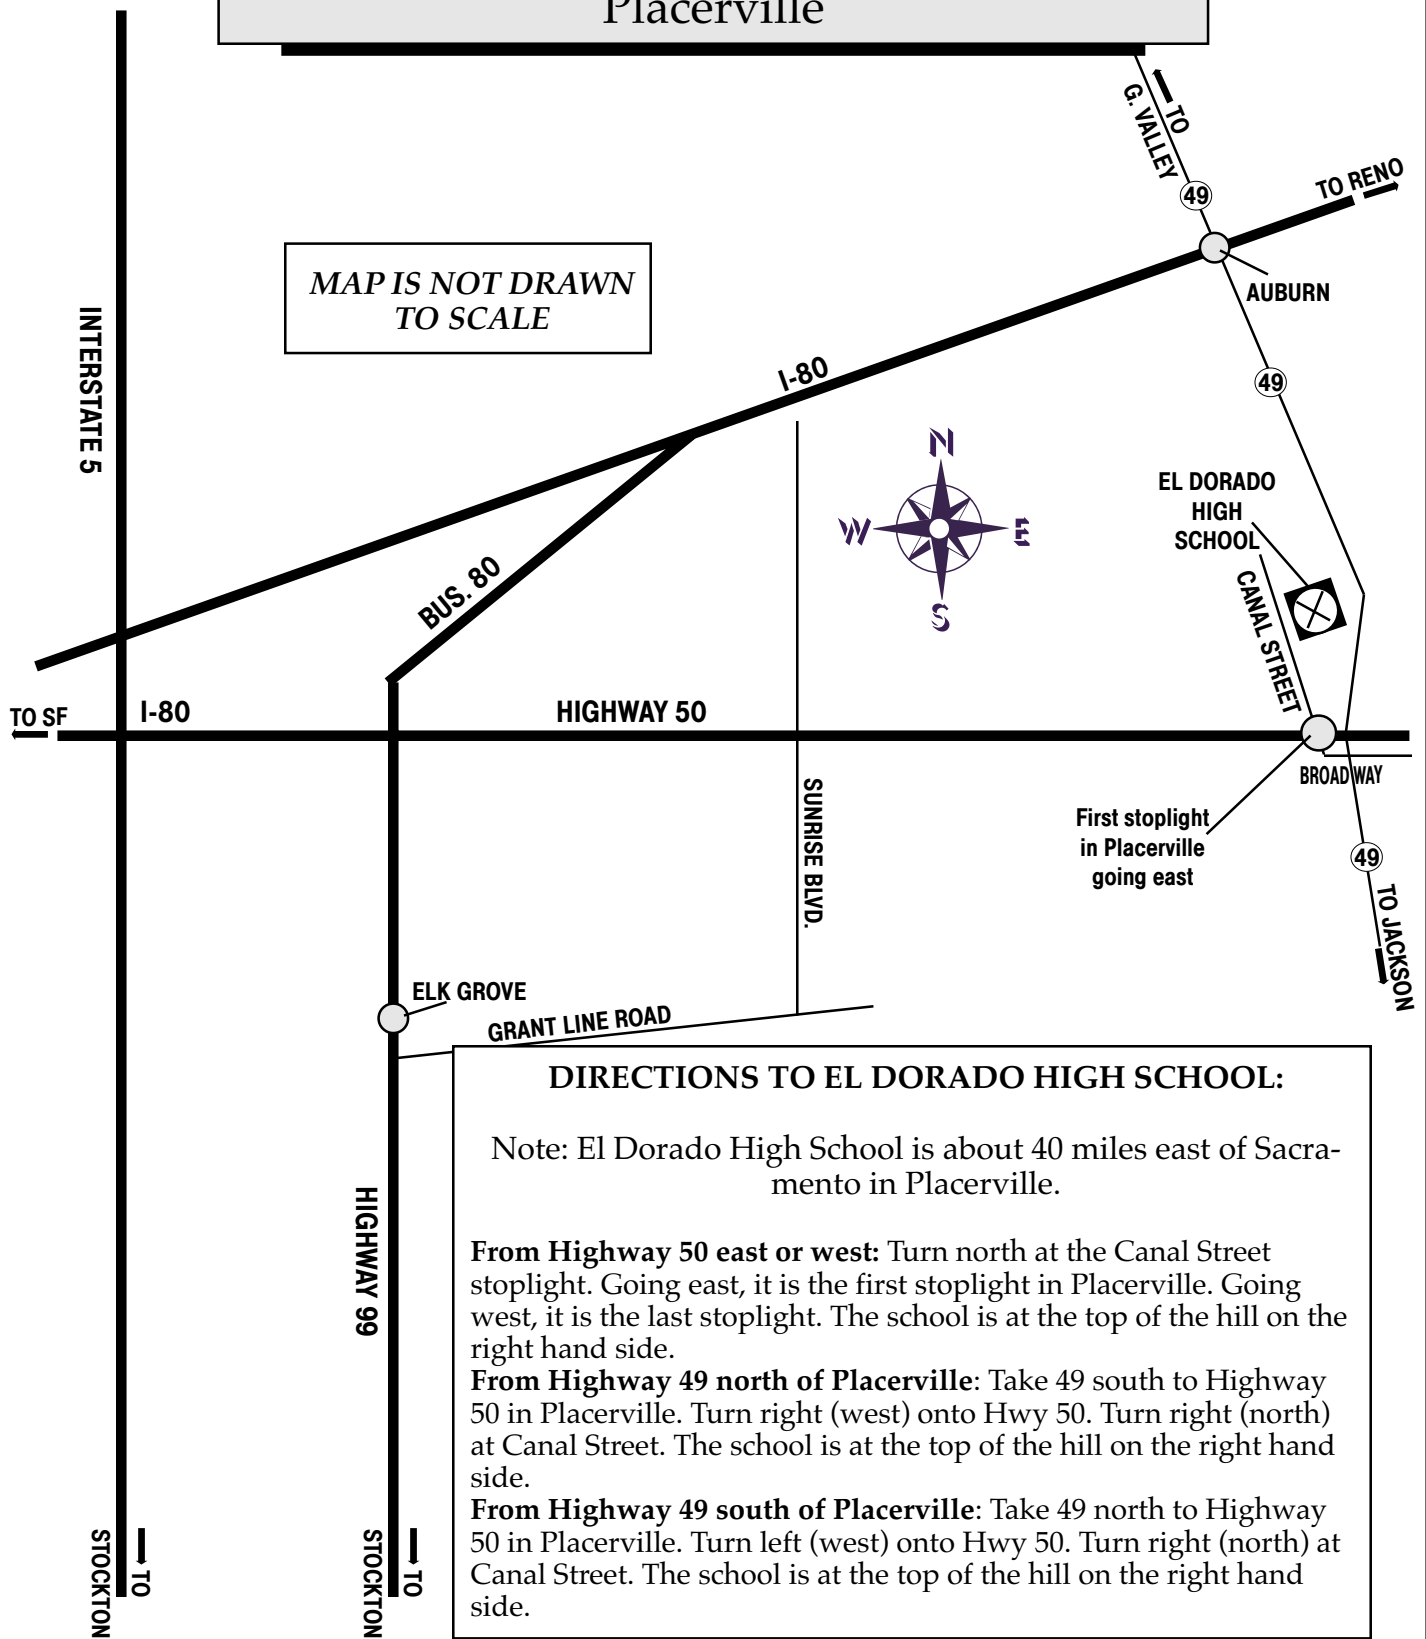

EL DORADO HIGH SCHOOL

561 Canal Street
Placerville

MAP IS NOT DRAWN
TO SCALE

DIRECTIONS TO EL DORADO HIGH SCHOOL:

Note: El Dorado High School is about 40 miles east of Sacramento in Placerville.

From Highway 50 east or west: Turn north at the Canal Street stoplight. Going east, it is the first stoplight in Placerville. Going west, it is the last stoplight. The school is at the top of the hill on the right hand side.

From Highway 49 north of Placerville: Take 49 south to Highway 50 in Placerville. Turn right (west) onto Hwy 50. Turn right (north) at Canal Street. The school is at the top of the hill on the right hand side.

From Highway 49 south of Placerville: Take 49 north to Highway 50 in Placerville. Turn left (west) onto Hwy 50. Turn right (north) at Canal Street. The school is at the top of the hill on the right hand side.