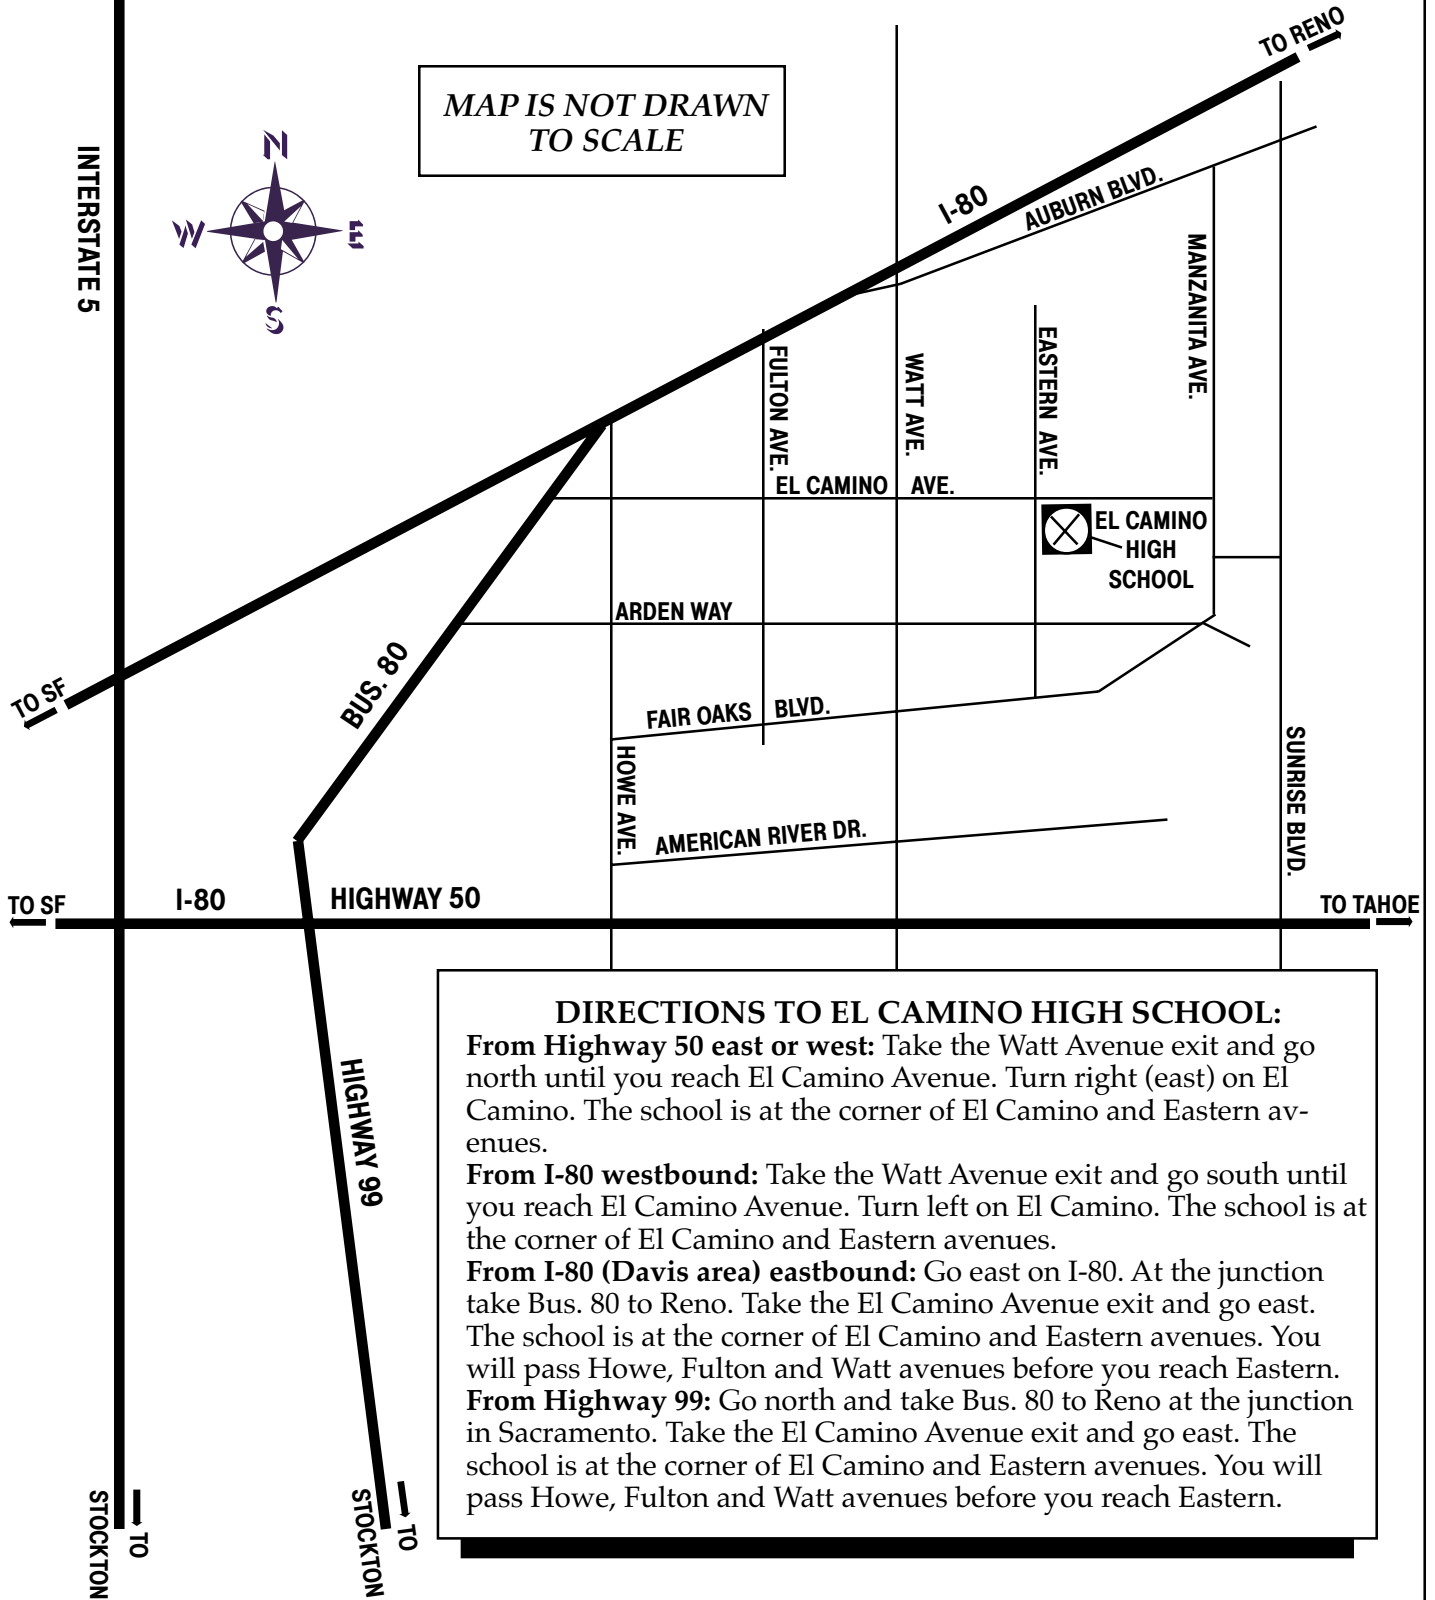

# EL CAMINO HIGH SCHOOL

4300 El Camino Avenue  
Sacramento

MAP IS NOT DRAWN  
TO SCALE

## DIRECTIONS TO EL CAMINO HIGH SCHOOL:

**From Highway 50 east or west:** Take the Watt Avenue exit and go north until you reach El Camino Avenue. Turn right (east) on El Camino. The school is at the corner of El Camino and Eastern avenues.

**From I-80 westbound:** Take the Watt Avenue exit and go south until you reach El Camino Avenue. Turn left on El Camino. The school is at the corner of El Camino and Eastern avenues.

**From I-80 (Davis area) eastbound:** Go east on I-80. At the junction take Bus. 80 to Reno. Take the El Camino Avenue exit and go east. The school is at the corner of El Camino and Eastern avenues. You will pass Howe, Fulton and Watt avenues before you reach Eastern.

**From Highway 99:** Go north and take Bus. 80 to Reno at the junction in Sacramento. Take the El Camino Avenue exit and go east. The school is at the corner of El Camino and Eastern avenues. You will pass Howe, Fulton and Watt avenues before you reach Eastern.