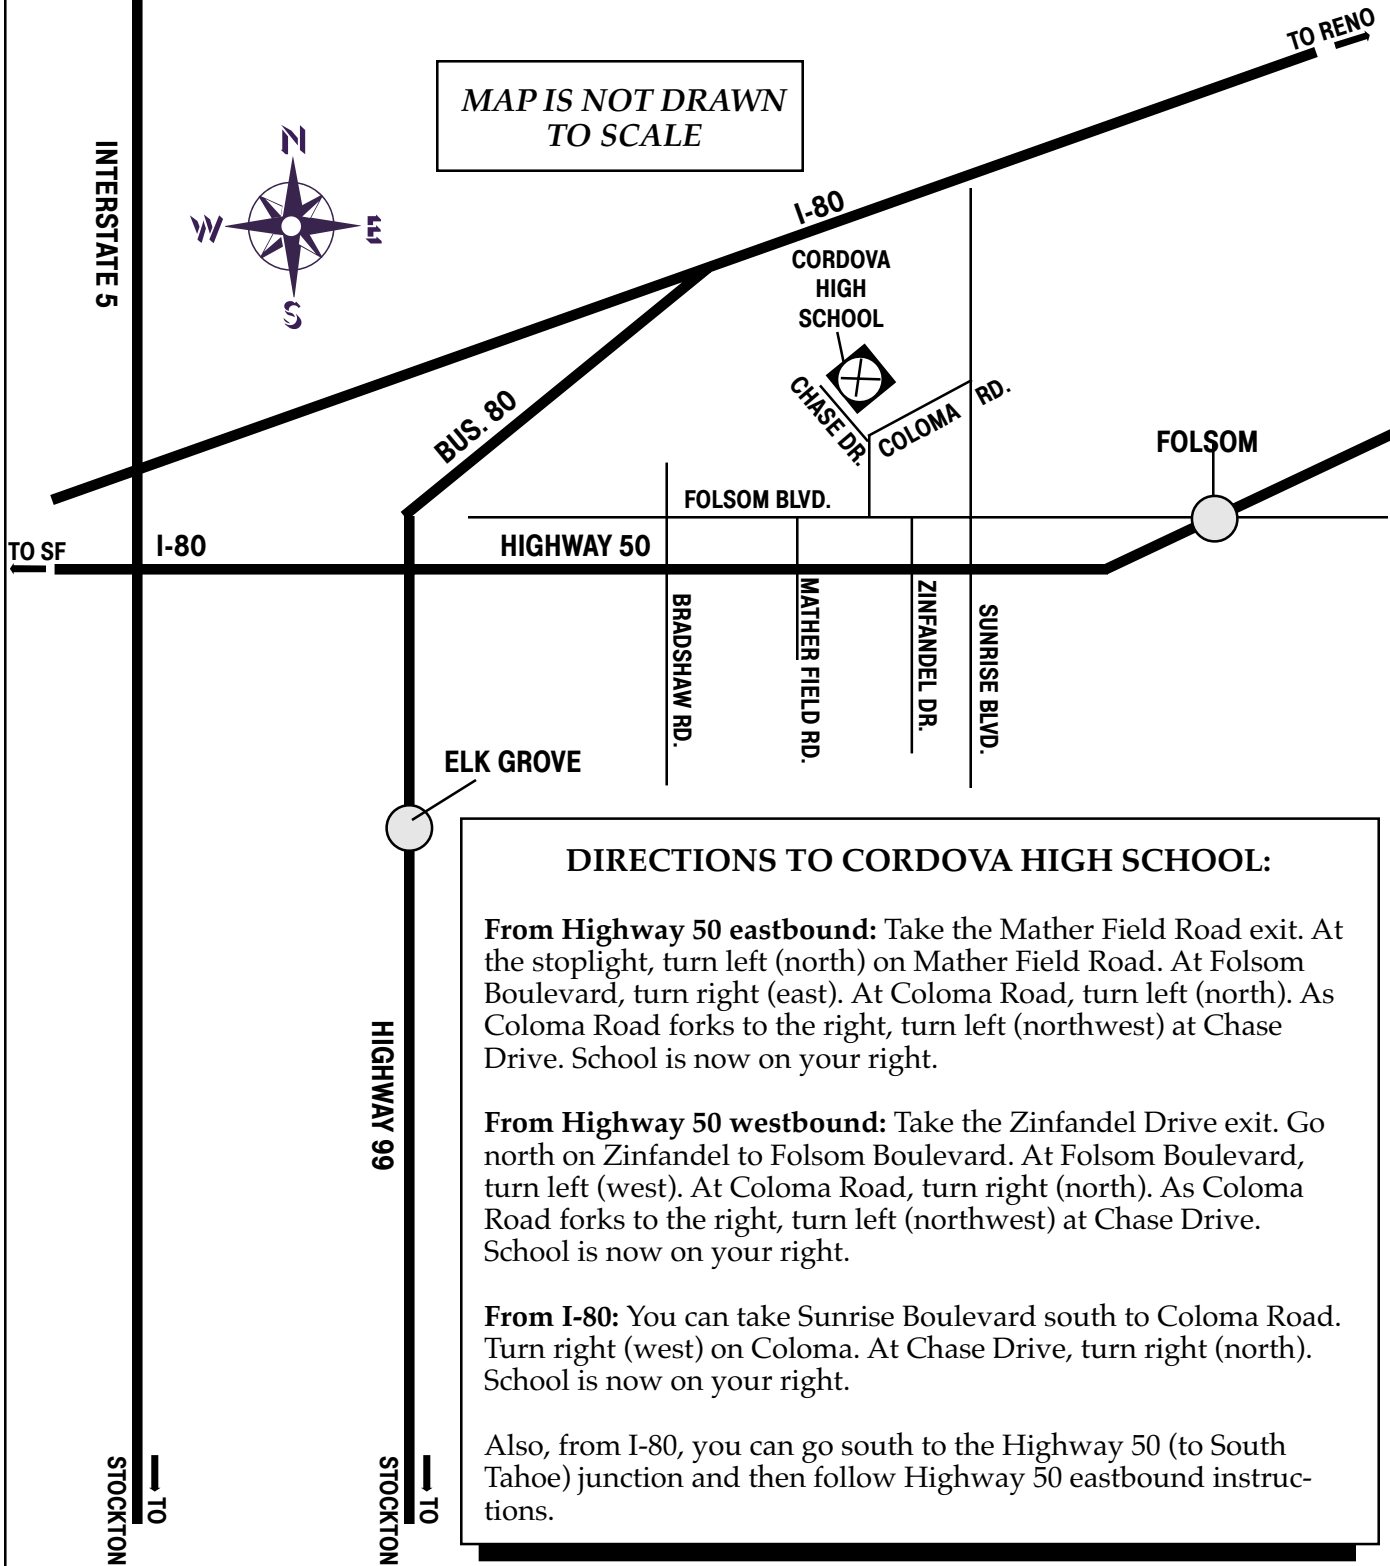

CORDOVA HIGH SCHOOL

2239 Chase Drive
Rancho Cordova

MAP IS NOT DRAWN
TO SCALE

DIRECTIONS TO CORDOVA HIGH SCHOOL:

From Highway 50 eastbound: Take the Mather Field Road exit. At the stoplight, turn left (north) on Mather Field Road. At Folsom Boulevard, turn right (east). At Coloma Road, turn left (north). As Coloma Road forks to the right, turn left (northwest) at Chase Drive. School is now on your right.

From Highway 50 westbound: Take the Zinfandel Drive exit. Go north on Zinfandel to Folsom Boulevard. At Folsom Boulevard, turn left (west). At Coloma Road, turn right (north). As Coloma Road forks to the right, turn left (northwest) at Chase Drive. School is now on your right.

From I-80: You can take Sunrise Boulevard south to Coloma Road. Turn right (west) on Coloma. At Chase Drive, turn right (north). School is now on your right.

Also, from I-80, you can go south to the Highway 50 (to South Tahoe) junction and then follow Highway 50 eastbound instructions.