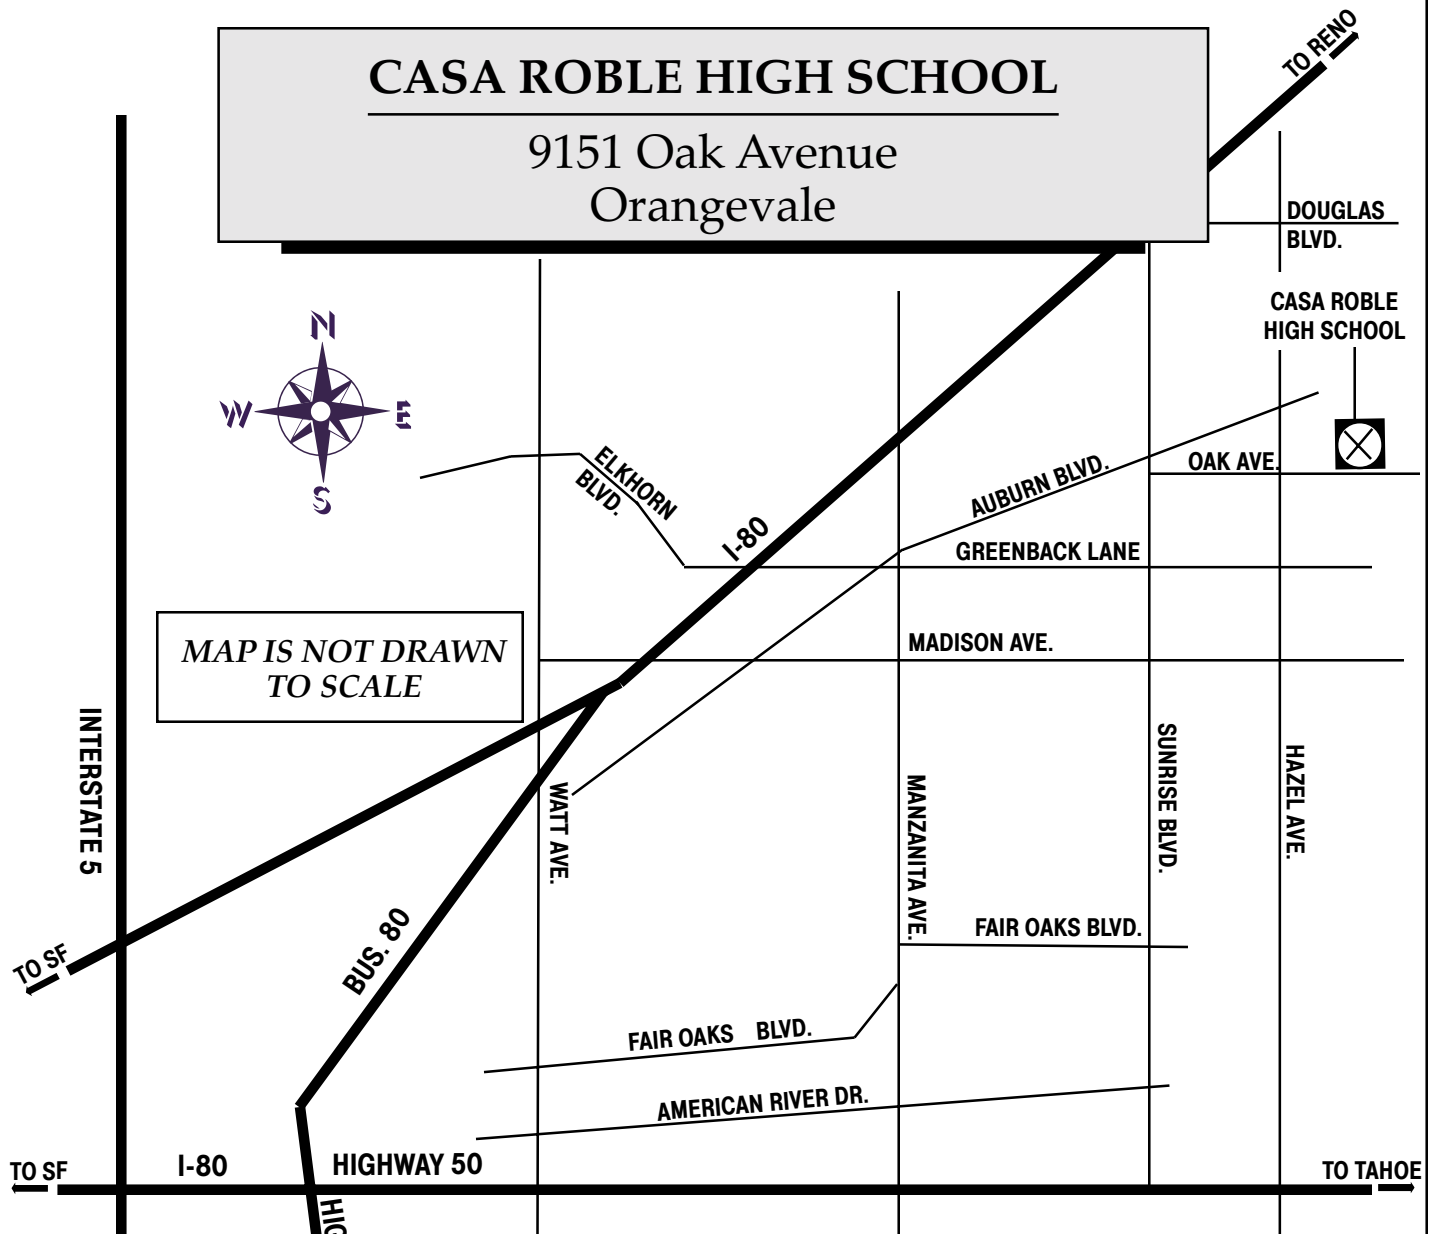

CASA ROBLE HIGH SCHOOL

9151 Oak Avenue
Orangevale

MAP IS NOT DRAWN
TO SCALE

DIRECTIONS TO CASA ROBLE HIGH SCHOOL:

From Highway 50 east or west: Take the Hazel Avenue exit and go north to Oak Avenue. Turn right (east) on Oak.

From I-80 westbound: Take the Douglas Blvd. exit and go east to Sierra College Boulevard. At Sierra College Blvd., turn right (south). Sierra College becomes Hazel as you go south. At Oak Avenue, turn left (east).

From I-80 (Davis area) eastbound: Go east on I-80. At the junction, take Bus. 80 to Reno. Take the Douglas Boulevard exit and go east to Sierra College Boulevard. At Sierra College Blvd., turn right (south). Sierra College becomes Hazel as you go south. At Oak Avenue, turn left (east).

From I-5 south of Sacramento: Go north to I-80 east. Follow I-80 to Douglas Boulevard. Take the Douglas Boulevard exit and go east to Sierra College Boulevard. At Sierra College Blvd., turn right (south). Sierra College becomes Hazel as you go south. At Oak Avenue, turn left (east).